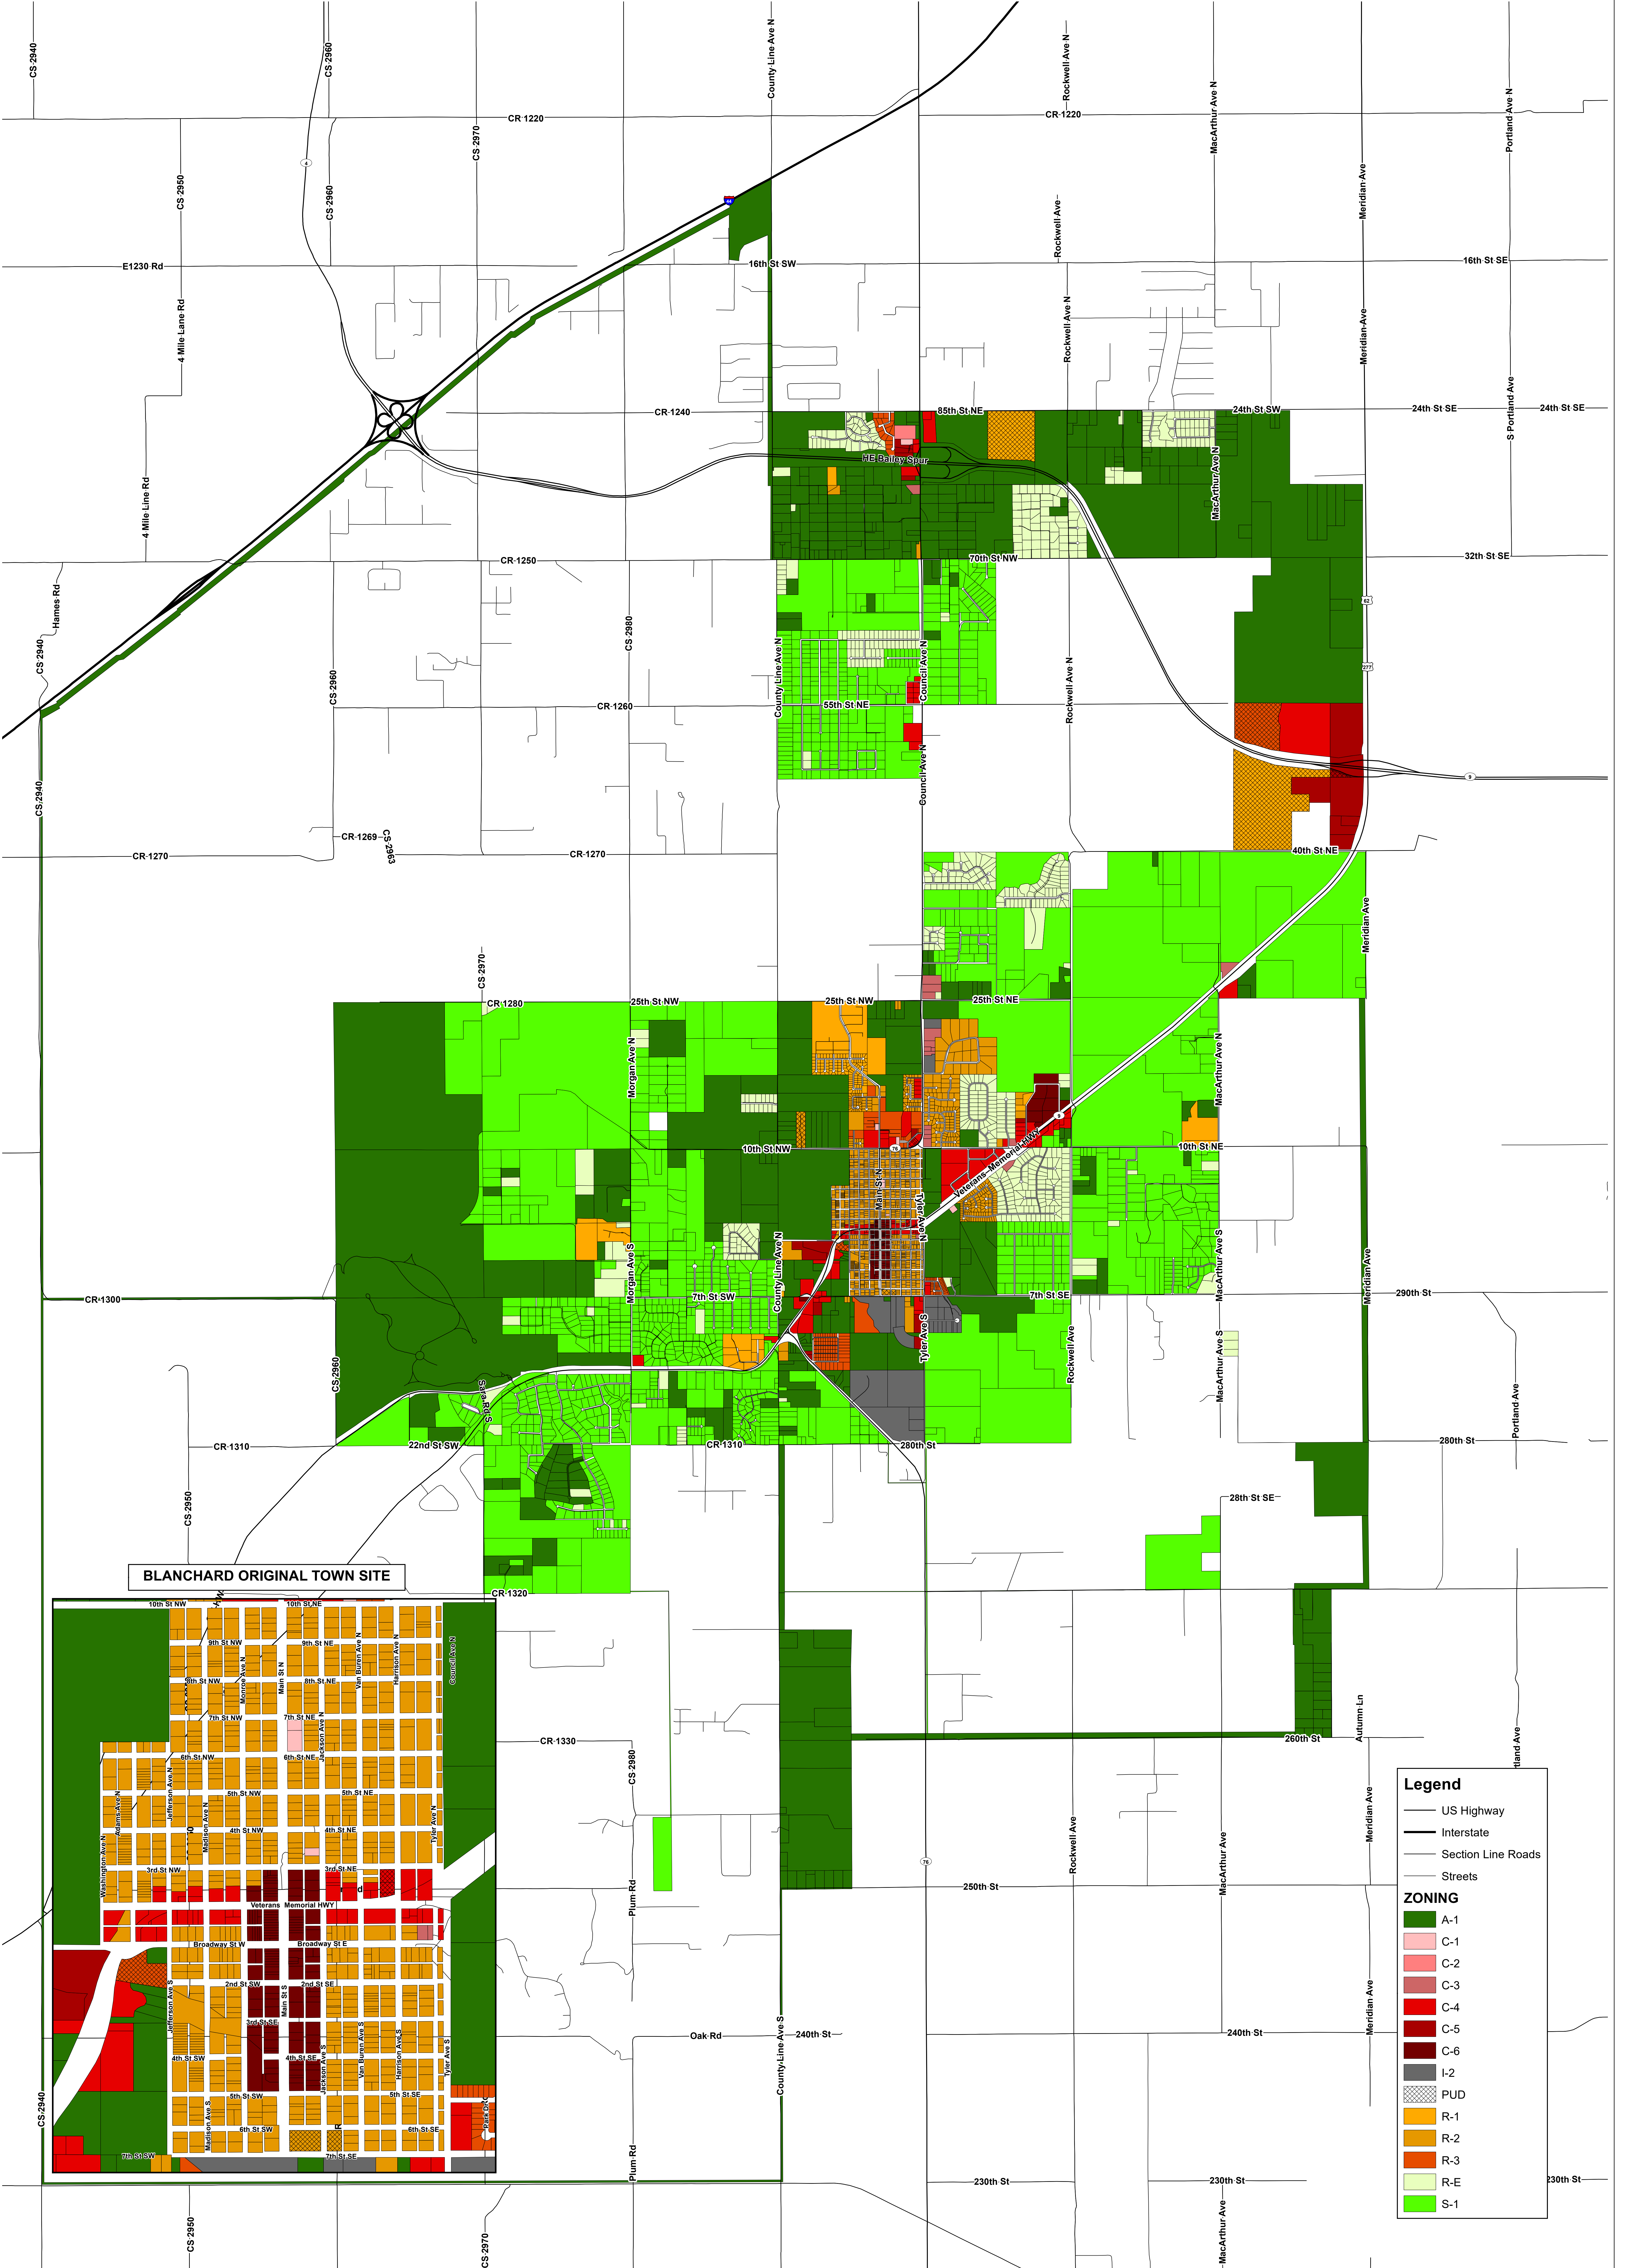

# City of Blanchard Official Zoning Map September 11, 2023

0 0.5 1 2 Miles

1 inch = 1,667 feet

**Legend**

- US Highway
- Interstate
- Section Line Roads
- Streets

**ZONING**

- A-1
- C-1
- C-2
- C-3
- C-4
- C-5
- C-6
- I-2
- PUD
- R-1
- R-2
- R-3
- R-E
- S-1